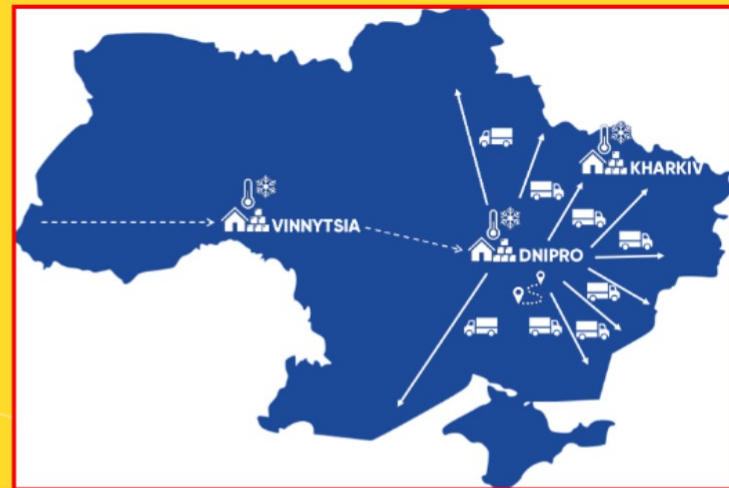

 Co-funded by European Union Humanitarian Aid

BIOPORT Copyright

UKRAINE RESPONSE CONSORTIUM

HUMANITARIAN PARTNERS BENEFITS

-  FULL SCALE SUPPLY CHAIN FROM WESTERN EUROPE TO IN-COUNTRY LAST-MILE DELIVERY
-  OPENING HUMANITARIAN ACCESS TO THE HARDEST TO REACH COMMUNITIES
-  CAPITALISATION & SYNERGY OF INFORMATION
-  REDUCING IMPACTS ON LOCAL MARKETS
-  REDUCING TRANSPORT COSTS
-  COMPLEMENTING LOGISTICS COORDINATION MECHANISMS (e.g. LOGISTICS CLUSTER)